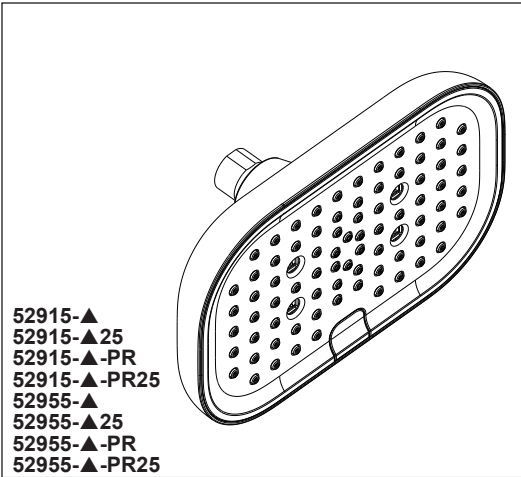

see what Delta can do™

SHOWER HEAD

■ 6-Spray Setting Shower Head

FEATURES:

- Touch-Clean® Spray Holes
- H₂Okinetic® Shower technology
- Touch-Clean® Spray Face (52955 Series)
- Lumicoat® Finish (-PR models only)
- Lumicoat® Finishes easily wipe clean without cleaners and chemicals on the products most commonly touched areas

STANDARD SPECIFICATIONS:

- Max flow rate 1.75 gpm @ 80 psi, 6.6 L/min @ 550 kPa (52915-▲, 52915-▲-PR, 52955-▲ & 52955-▲-PR)
- Max flow rate 2.5 gpm @ 80 psi, 9.5 L/min @ 550 kPa (52915-▲25, 52915-▲PR25, 52955-▲25 & 52955-▲PR25)
- Shower head with six spray settings
- Change spray modes with push button
- Fits standard 1/2"-14 NPT pipe fitting
- Ball connector swivel angle is 30° (15° per side)
- 6 Spray settings include: H₂Okinetic® spray, Full Body spray, Shampoo Rinsing spray, Massaging spray, Full spray with Massage and Pause. Pause is a non-positive shut-off

COMPLIES WITH:

- ASME A112.18.1 / CSA B125.1
- EPA WaterSense® - Applies to 52915-▲, 52915-▲-PR, 52955-▲ & 52955-▲-PR only

▲ Designate proper finish suffix

Delta Faucet Company reserves the right (1) to make changes in specifications and materials, and (2) to change or discontinue models, both without notice or obligation. Dimensions are for reference only. See current full-line price book or www.deltafaucet.com for finish options and product availability.