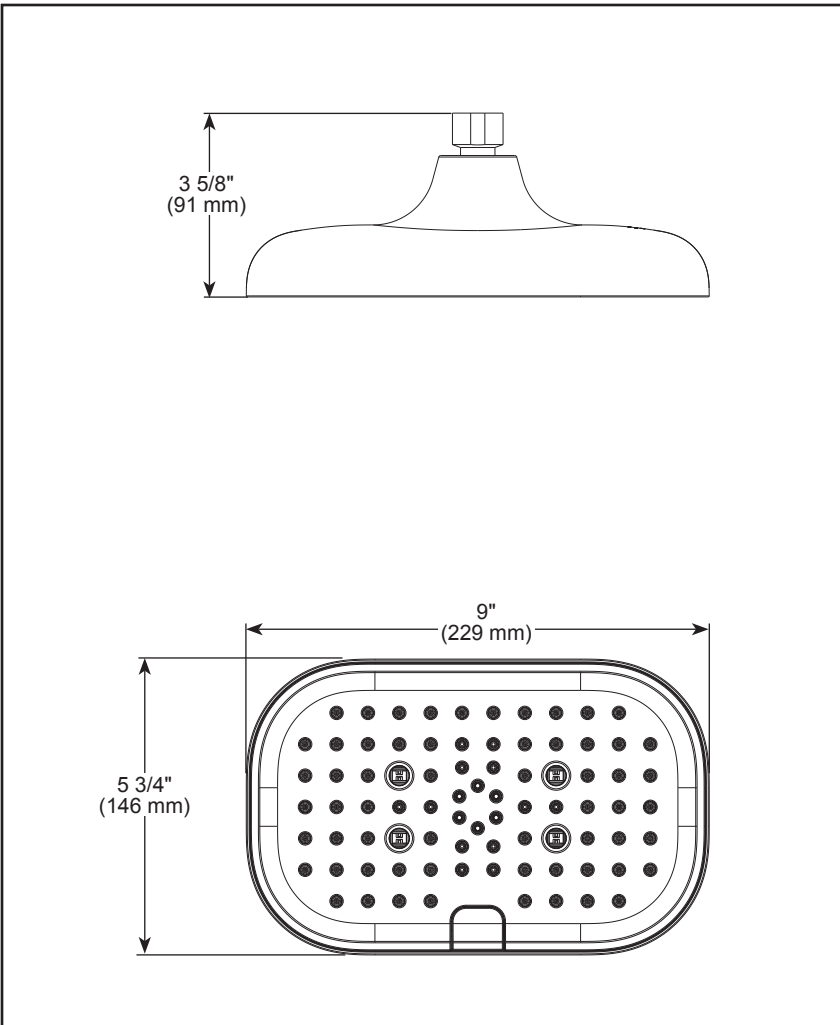

FEATURES:

- Touch-Clean® Spray Holes
- H₂Okinetic® Shower technology
- Touch-Clean® Spray Face (52955 Series)
- Lumicoat® Finish (-PR models only)
- Lumicoat® Finishes easily wipe clean without cleaners and chemicals on the products most commonly touched areas

STANDARD SPECIFICATIONS:

- Max flow rate 1.75 gpm @ 80 psi, 6.6 L/min @ 550 kPa (52915-▲, 52915-▲-PR, 52955-▲ & 52955-▲-PR)
- Max flow rate 2.5 gpm @ 80 psi, 9.5 L/min @ 550 kPa (52915-▲25, 52915-▲PR25, 52955-▲25 & 52955-▲PR25)
- Shower head with six spray settings
- Change spray modes with push button
- Fits standard 1/2"-14 NPT pipe fitting
- Ball connector swivel angle is 30° (15° per side)
- 6 Spray settings include: H₂Okinetic® spray, Full Body spray, Shampoo Rinsing spray, Massaging spray, Full spray with Massage and Pause. Pause is a non-positive shut-off

WARRANTY:

- Parts and Finish – Lifetime limited warranty; or for commercial purchasers, 10 years for multi-family residential (apartments and condominiums) and 5 years for all other commercial uses, in each case from the date the product is received by the original purchaser or their authorized representative (installation contractor, etc.).
- Please go to www.deltafaucet.com for the complete details of our limited warranty.

COMPLIES WITH:

- ASME A112.18.1 / CSA B125.1
- EPA WaterSense® - Applies to 52915-▲, 52915-▲-PR, 52955-▲ & 52955-▲-PR only

▲ Designate proper finish suffix

Delta Faucet Company reserves the right (1) to make changes in specifications and materials, and (2) to change or discontinue models, both without notice or obligation. Dimensions are for reference only. See current full-line price book or www.deltafaucet.com for finish options and product availability.

Delta Faucet Company

55 E. 111th Street, Carmel, IN 46280
350 South Edgeware Road, St. Thomas, ON N5P 4L1
© 2026 Delta Faucet Company